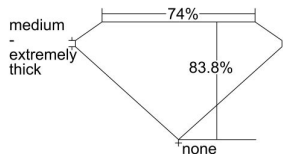

GIA®

FACSIMILE

GIA REPORT 2185952171

Verify this report at gia.edu

GIA DIAMOND DOSSIER®

December 21, 2017
GIA Report Number 2185952171
Shape and Cutting Style ..... **Cut-Cornered Rectangular Modified Brilliant**
Measurements ..... 5.70 x 4.98 x 4.17 mm

GRADING RESULTS

Carat Weight ..... 1.00 carat
Color Grade ..... J
Clarity Grade VS1

ADDITIONAL GRADING INFORMATION

Polish ..... Good
Symmetry ..... Fair
Fluorescence ..... None
Clarity Characteristics ..... **Chip, Feather**
Inscription(s): GIA 2185952171

PROPORTIONS

Profile not to actual proportions

GRADING SCALES

GIA COLOR SCALE		GIA CLARITY SCALE			
COLORLESS	D	VERY VERY SLIGHTLY INCLUDED	FLAWLESS		
	E		INTERNALLY FLAWLESS		
	F	VERY SLIGHTLY INCLUDED	VVS₁		
	G		VVS₂		
	H		VS₁		
	NEAR COLORLESS	I	SLIGHTLY INCLUDED	VS₂	
		J		SI₁	
		FAINT	K	INCLUDED	SI₂
			L		I₁
			M		I₂
VERY LIGHT	N	LIGHT	I₃		
	O				
	P				
	Q				
	R